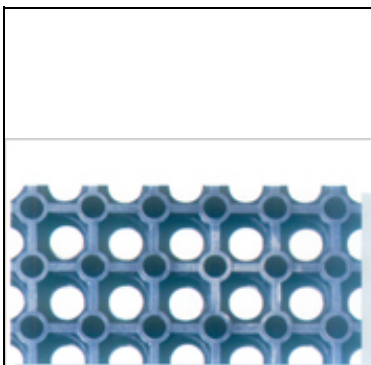

Width, 4"----- 48"

Thickness, 1/8"-----1"

Length(usual), 50' (other length, also can do)

Performance:

The rubber skirtboard is used for the two sides of the conveyor belt. Which is so welcome by our customers, With middle pressure, strong tense and small distortion; . Our quality and our price are all very competitive.

Technicale date

Density: 1.6-----1.3 (commen)

Hardness: 65+-5 (usual) Tensile Strength: 2.5mpa---6mpa

3. antifatigue rubber mat

Sizes

3'x3'x5/8"

3'x5'x5/8"

You don't have to choose between comfort and durability in your workstation mats. The 100% nitrile Cushion Max Mat has superior anti-fatigue properties and outstanding durability.

Horse stable mats are widely used in Europe especially in UK. These mats are used for animals. These mats could protect the animals and keep the ground clean.